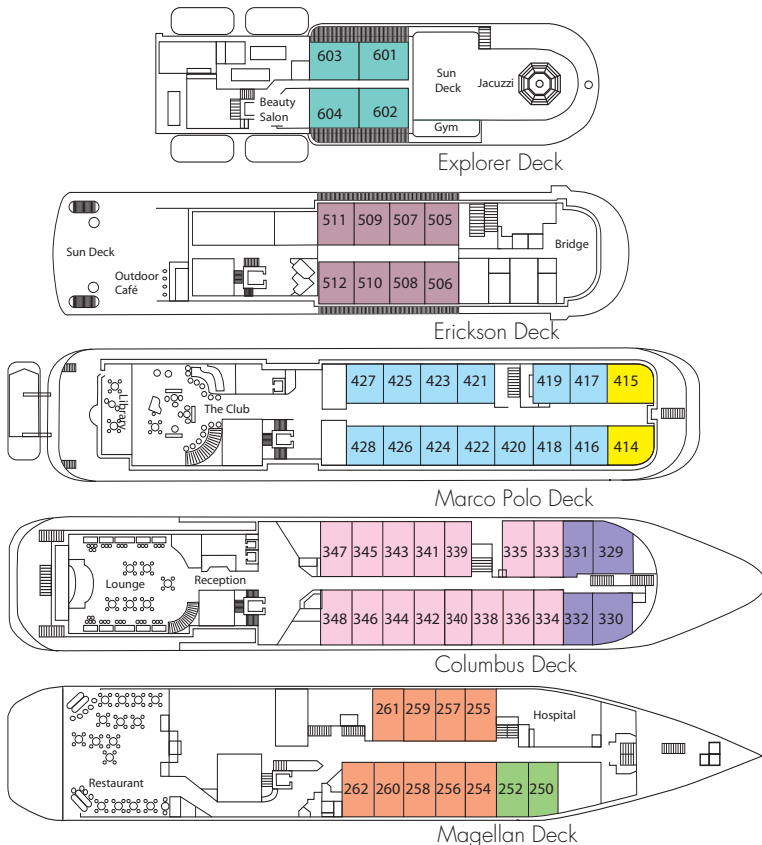

Deck Plan

Cabin Categories & Descriptions

All accommodations aboard *Corinthian II* are suites. They face outside, affording sea views, and several have balconies with sliding doors. All suites include a bedroom with beds that can be configured as two twin-size beds or one queen-size bed, sitting area, ample closet space, mini-refrigerator, TV/DVD, marble-appointed bathroom with shower, and other amenities.

Category	Description
E	Deluxe suites on Magellan Deck with portholes and sitting area. 225 sq. ft. Suites 250 - 252
D	Deluxe suites on Columbus Deck with window and sitting area. 225 sq. ft. Suites 329 - 332
C	Deluxe suites on Magellan Deck with portholes and sitting area. 235 sq. ft. Suites 254 - 262
B	Deluxe suites on Columbus Deck with window and sitting area. 235 sq. ft. Suites 333 - 348
A	Deluxe suites on Marco Polo Deck with window and sitting area. 235 sq. ft. Suites 416 - 428
AA	Deluxe suites on Marco Polo Deck with forward and side windows and sitting area. 285 sq. ft. Suites 414 - 415
VS	Deluxe Veranda Suites on Erickson Deck with private balcony and sitting area. 300 sq. ft. (including balcony) Suites 505 - 512
PHS	Deluxe Penthouse Suites on Explorer Deck with private balcony and sitting area. 400 sq. ft. (including balcony) Suites 601 - 604

MAIN SPECIFICATIONS

Overall Length: 297 feet | Beam: 50 feet | Draft: 12 feet |
Gross Tonnage: 4,200 | Flag: Malta