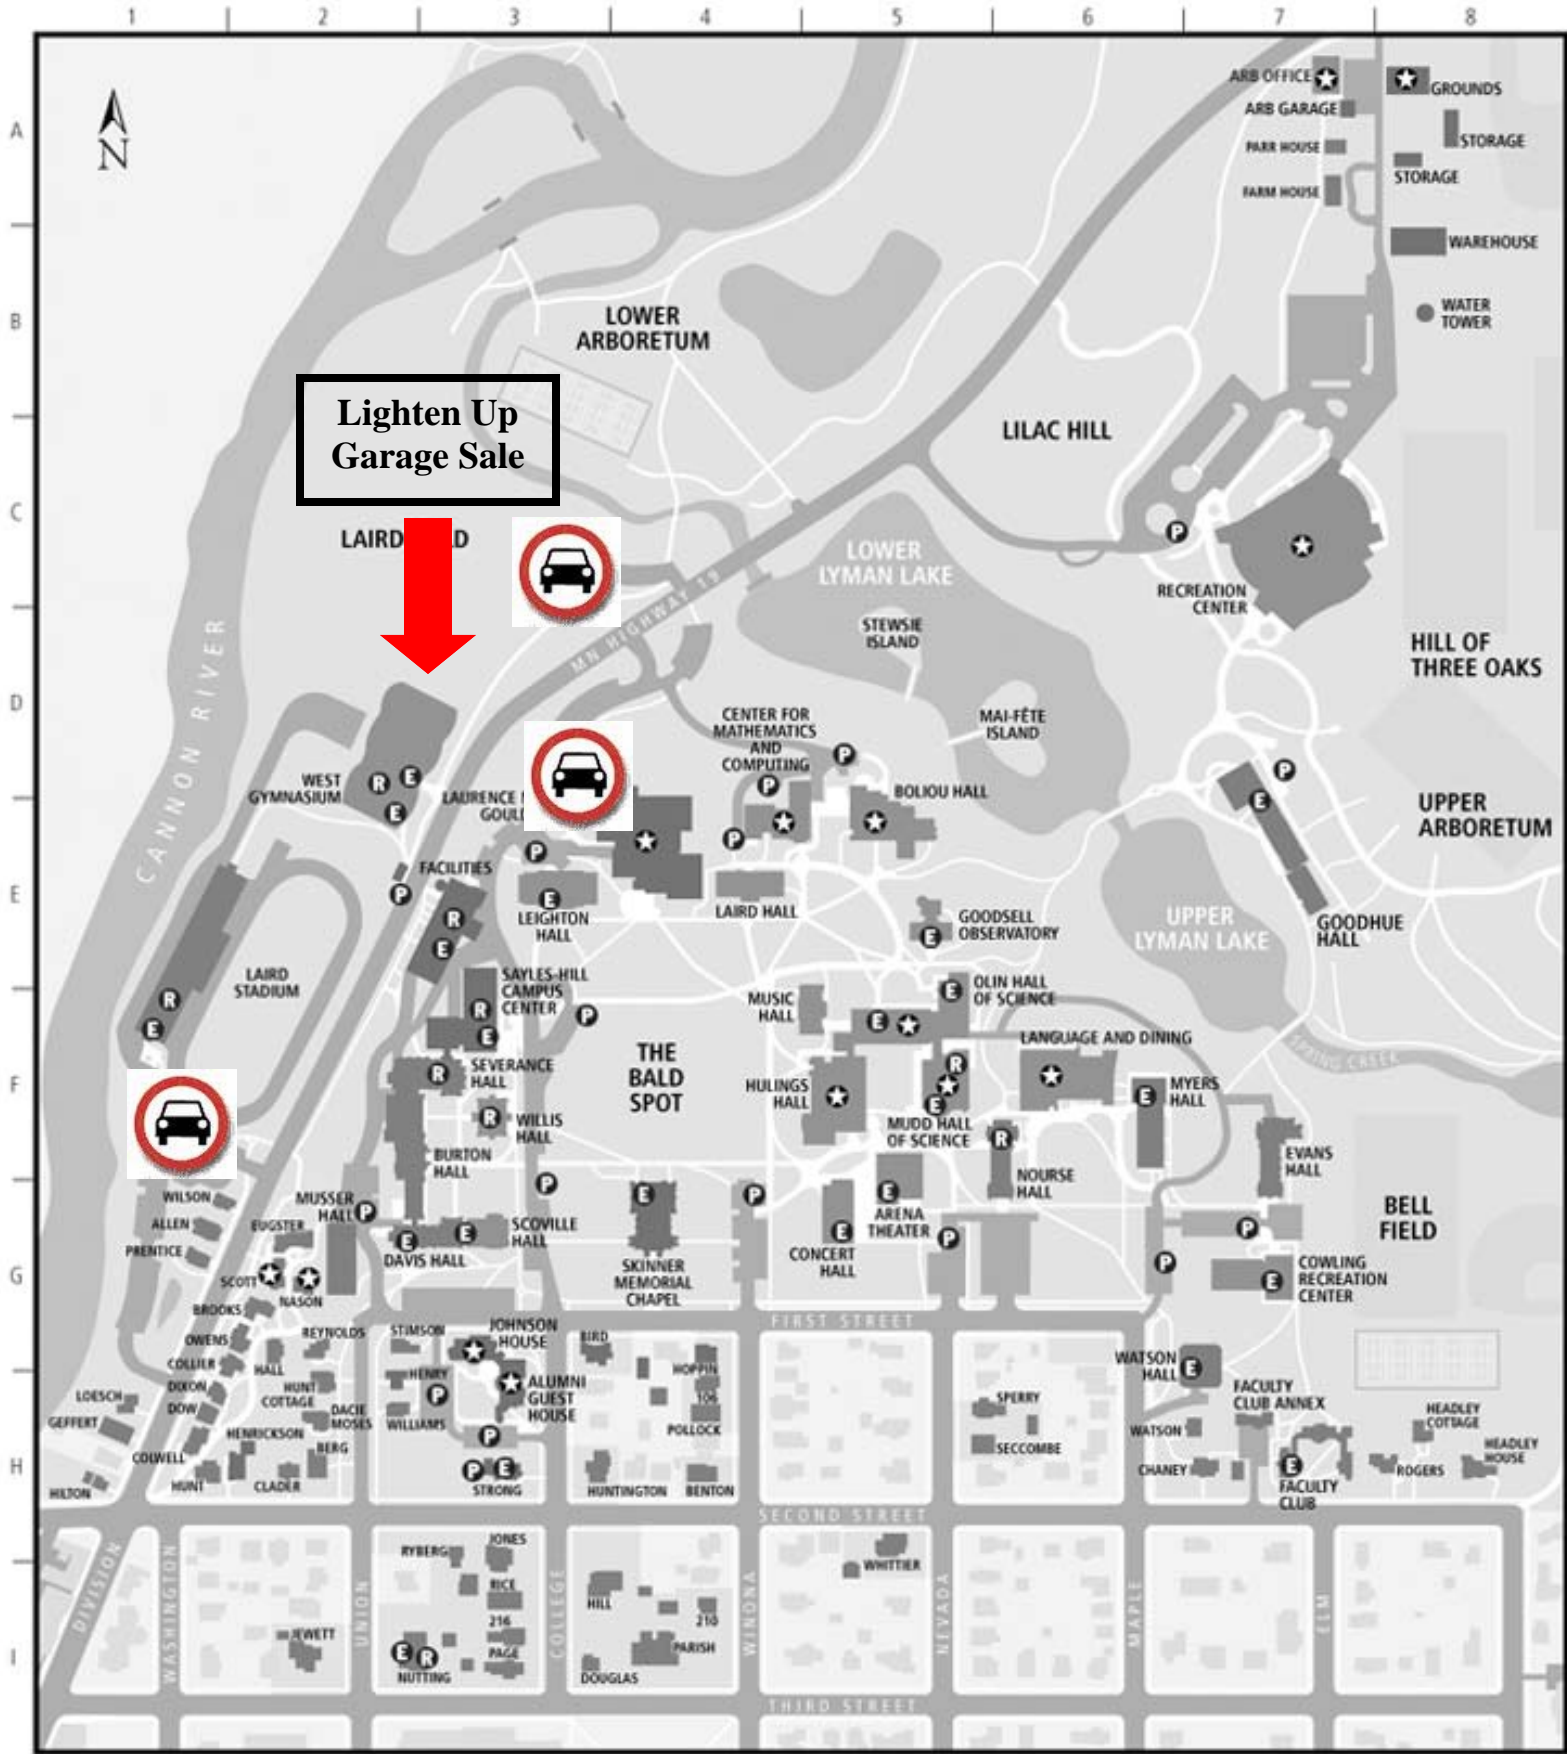

Carleton College

**Lighten Up
Garage Sale**

- ACADEMIC
- RESIDENTIAL
- OTHER
- ACCESSIBLE BUILDING
- ACCESSIBLE ENTRANCE
- ACCESSIBLE RESTROOM
- ACCESSIBLE PARKING

500 FEET

= parking