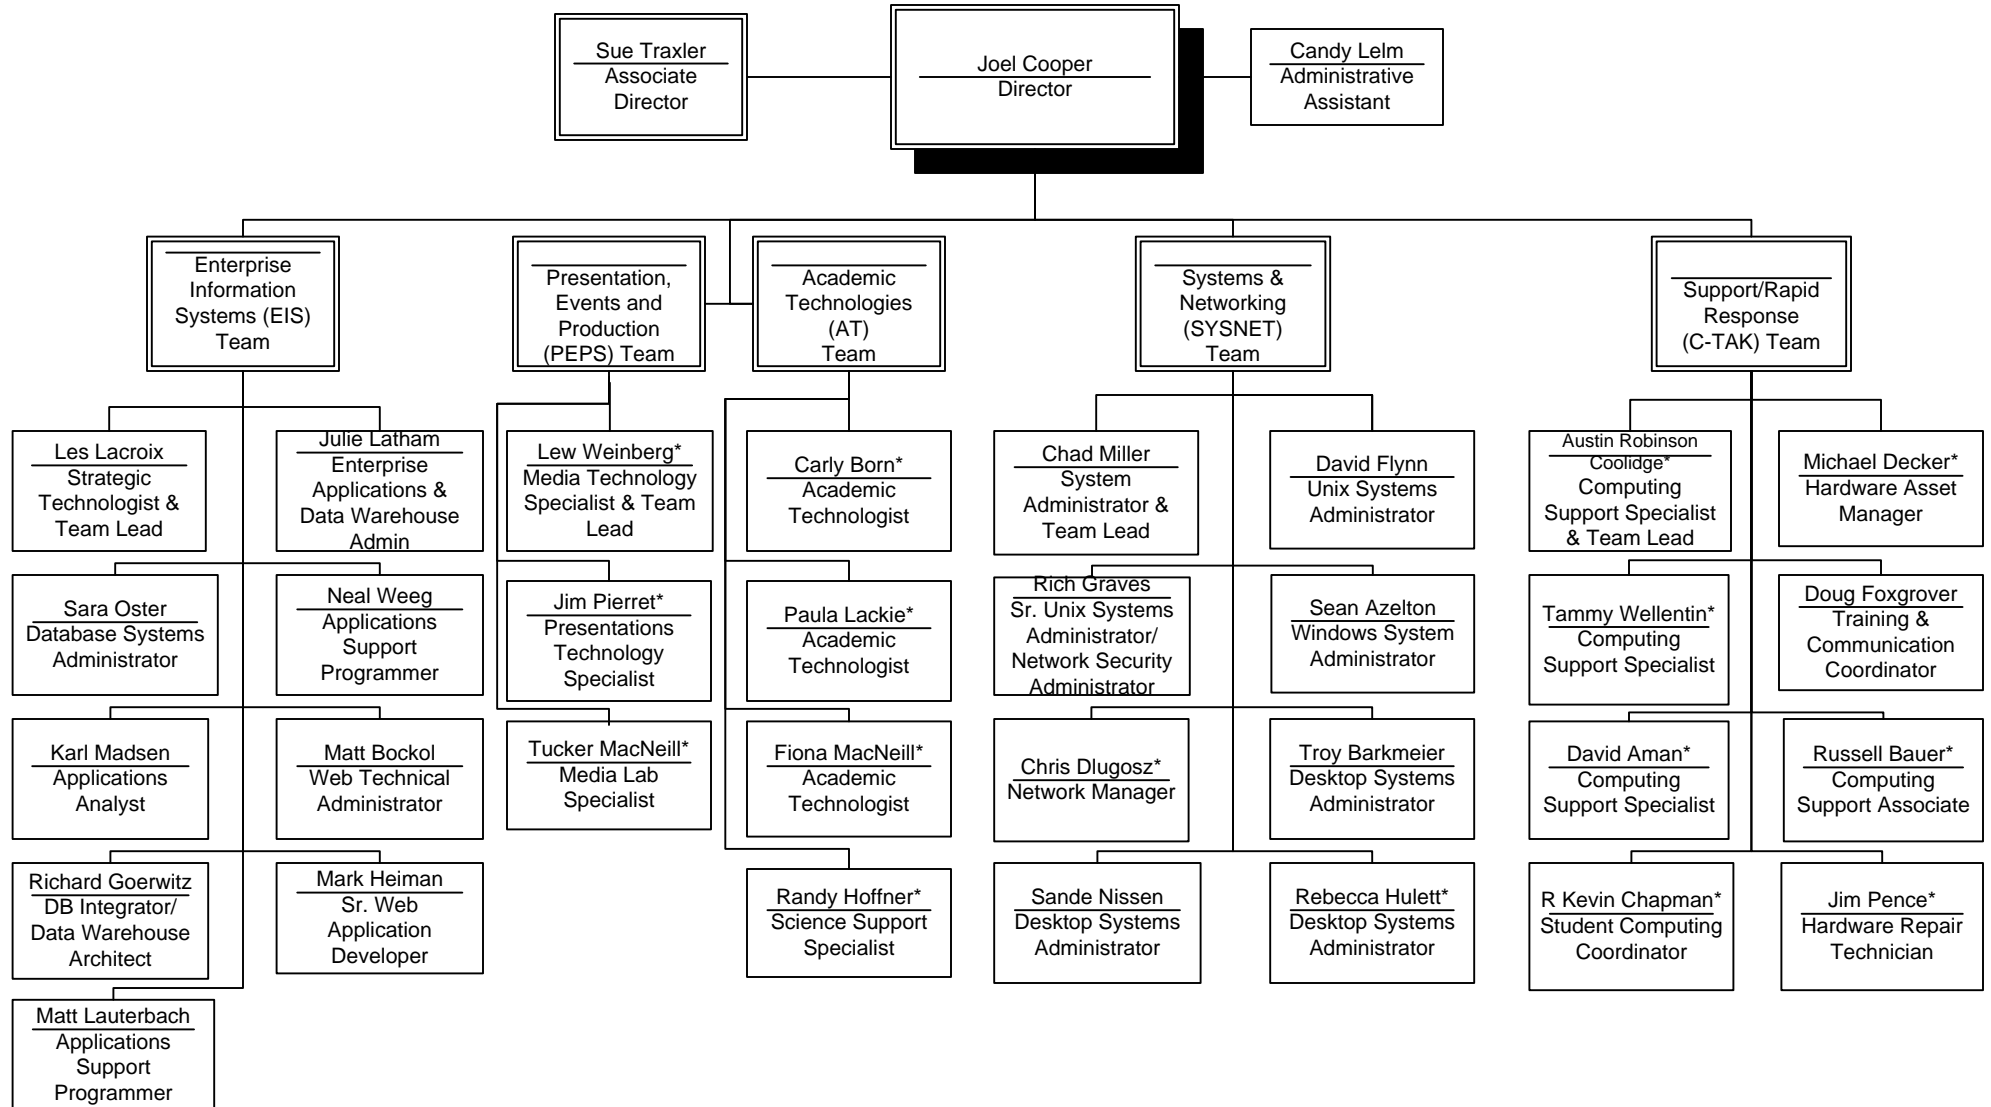

Information Technology Services, Carleton College

Updated 8/5/2009

35 Staff

* = Student Worker Supervisor