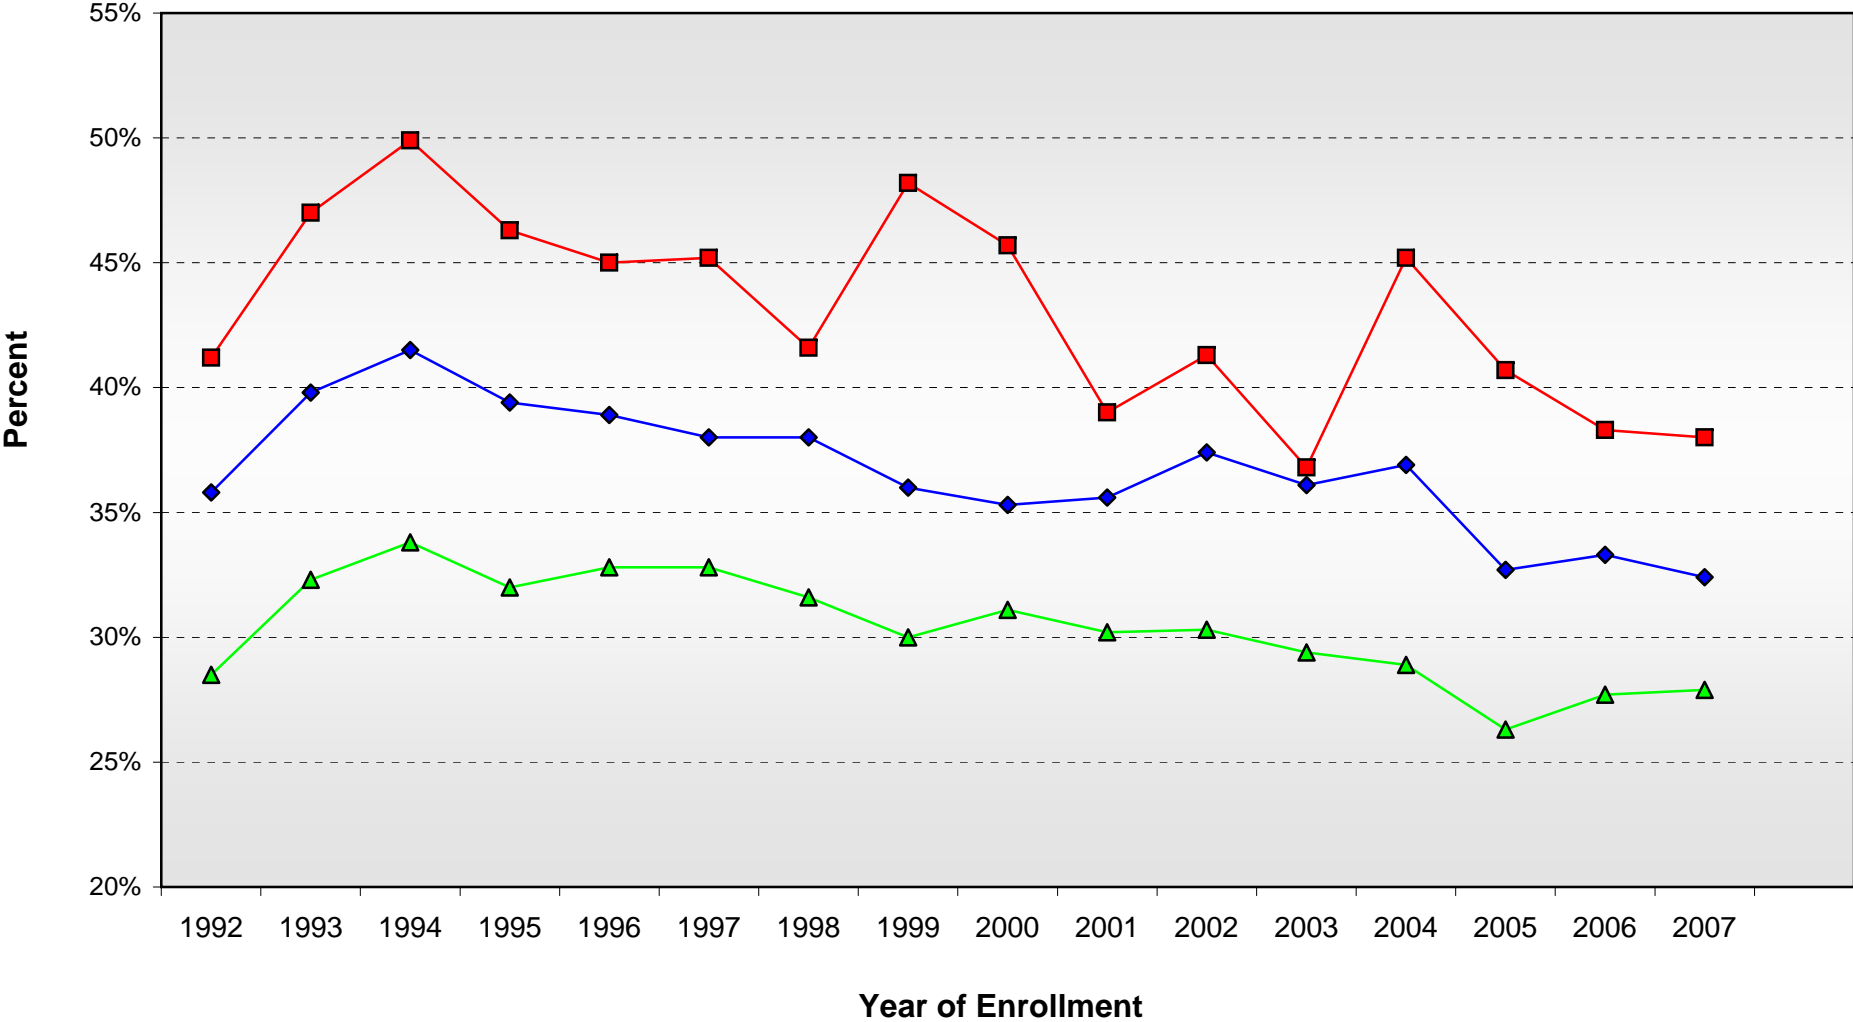

Highest Degree Planned Carleton New Students at the Point of Entry, 1992 to Date

Highest Degree Planned : Doctorate Carleton New Students and Those at Reference Colleges

Carleton Peer Co-Ed Colleges Priv Non-Sect V Hi Sel