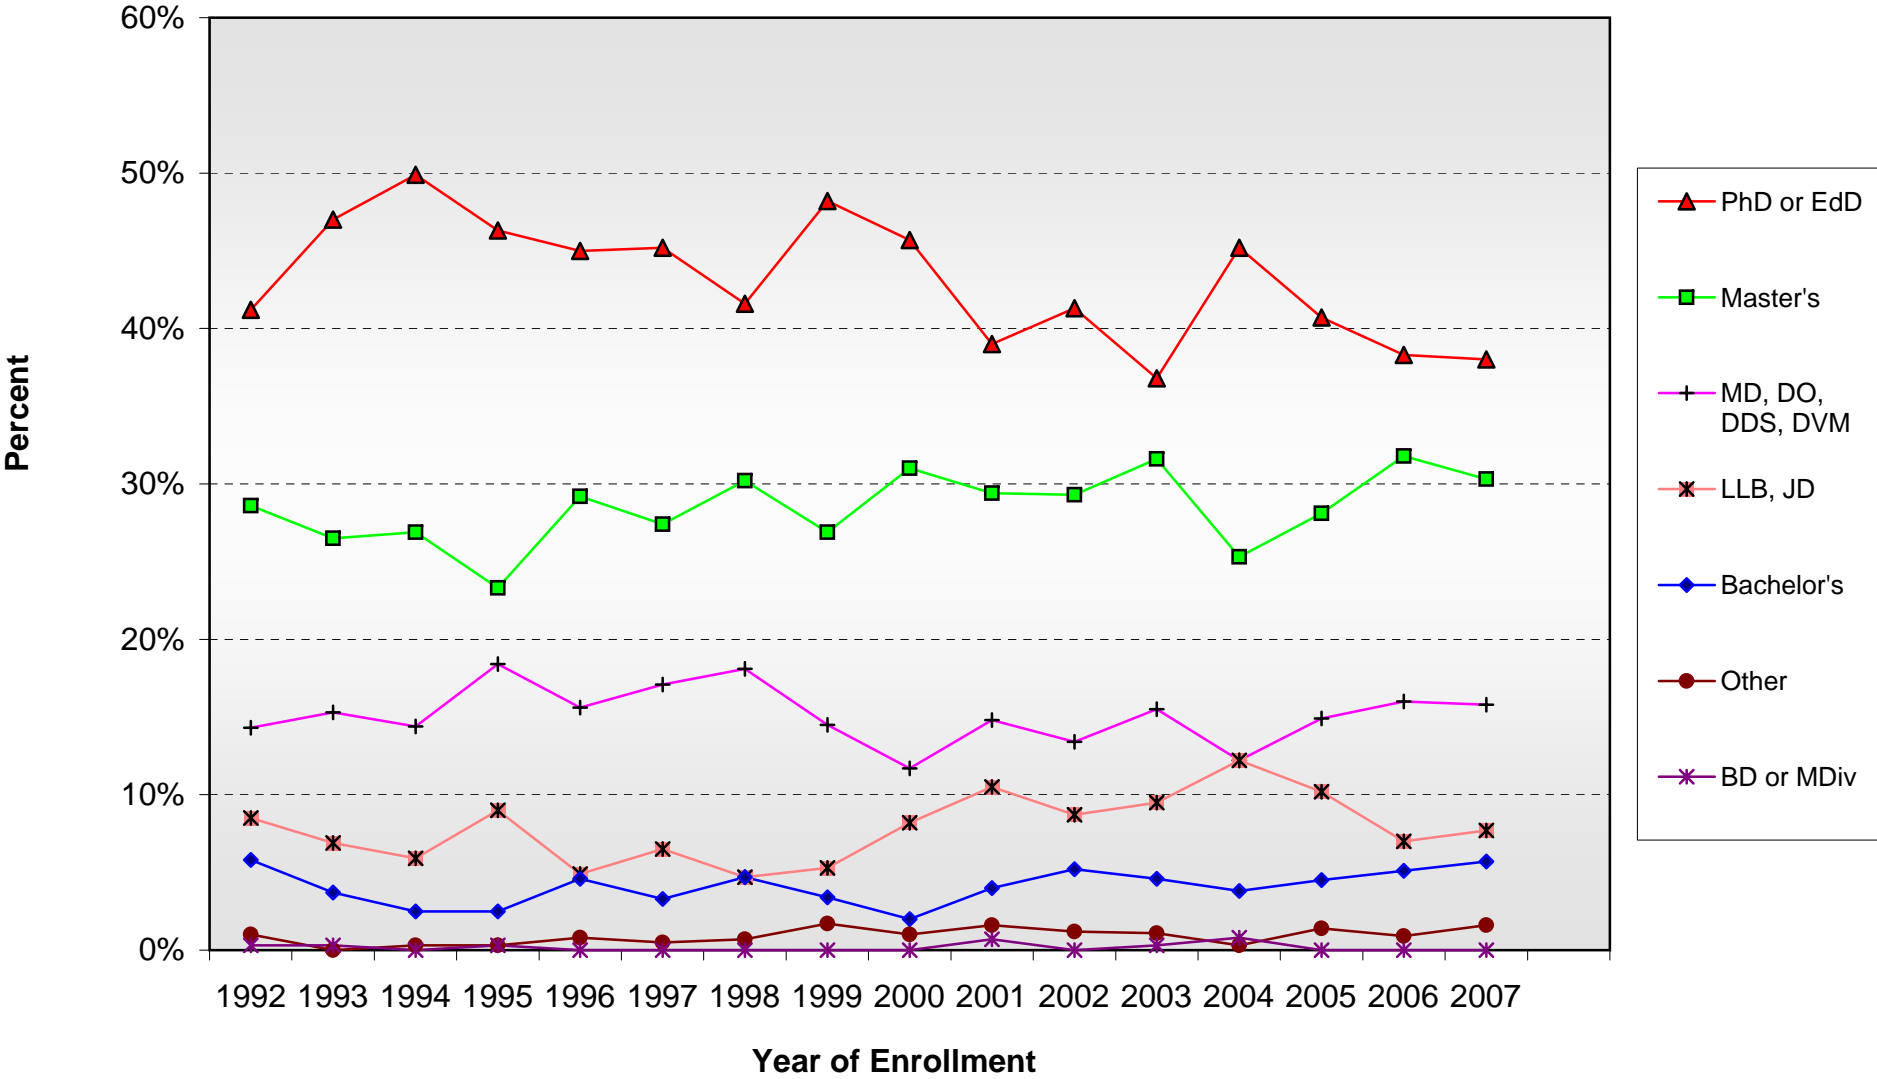

Highest Degree Planned Carleton New Students at the Point of Entry, 1992 to Date

Highest Degree Planned : Doctorate Carleton New Students and Those at Reference Colleges

Carleton Peer Co-Ed Colleges Priv Non-Sect V Hi Sel

Highest Degree Planned : Masters Carleton New Students and Those at Reference Colleges

■ Carleton ◆ Peer Co-Ed Colleges ▲ Priv Non-Sect V Hi Sel

Highest Degree Planned : Medical (MD, DO, DDS, DVM) Carleton New Students and Those at Reference Colleges