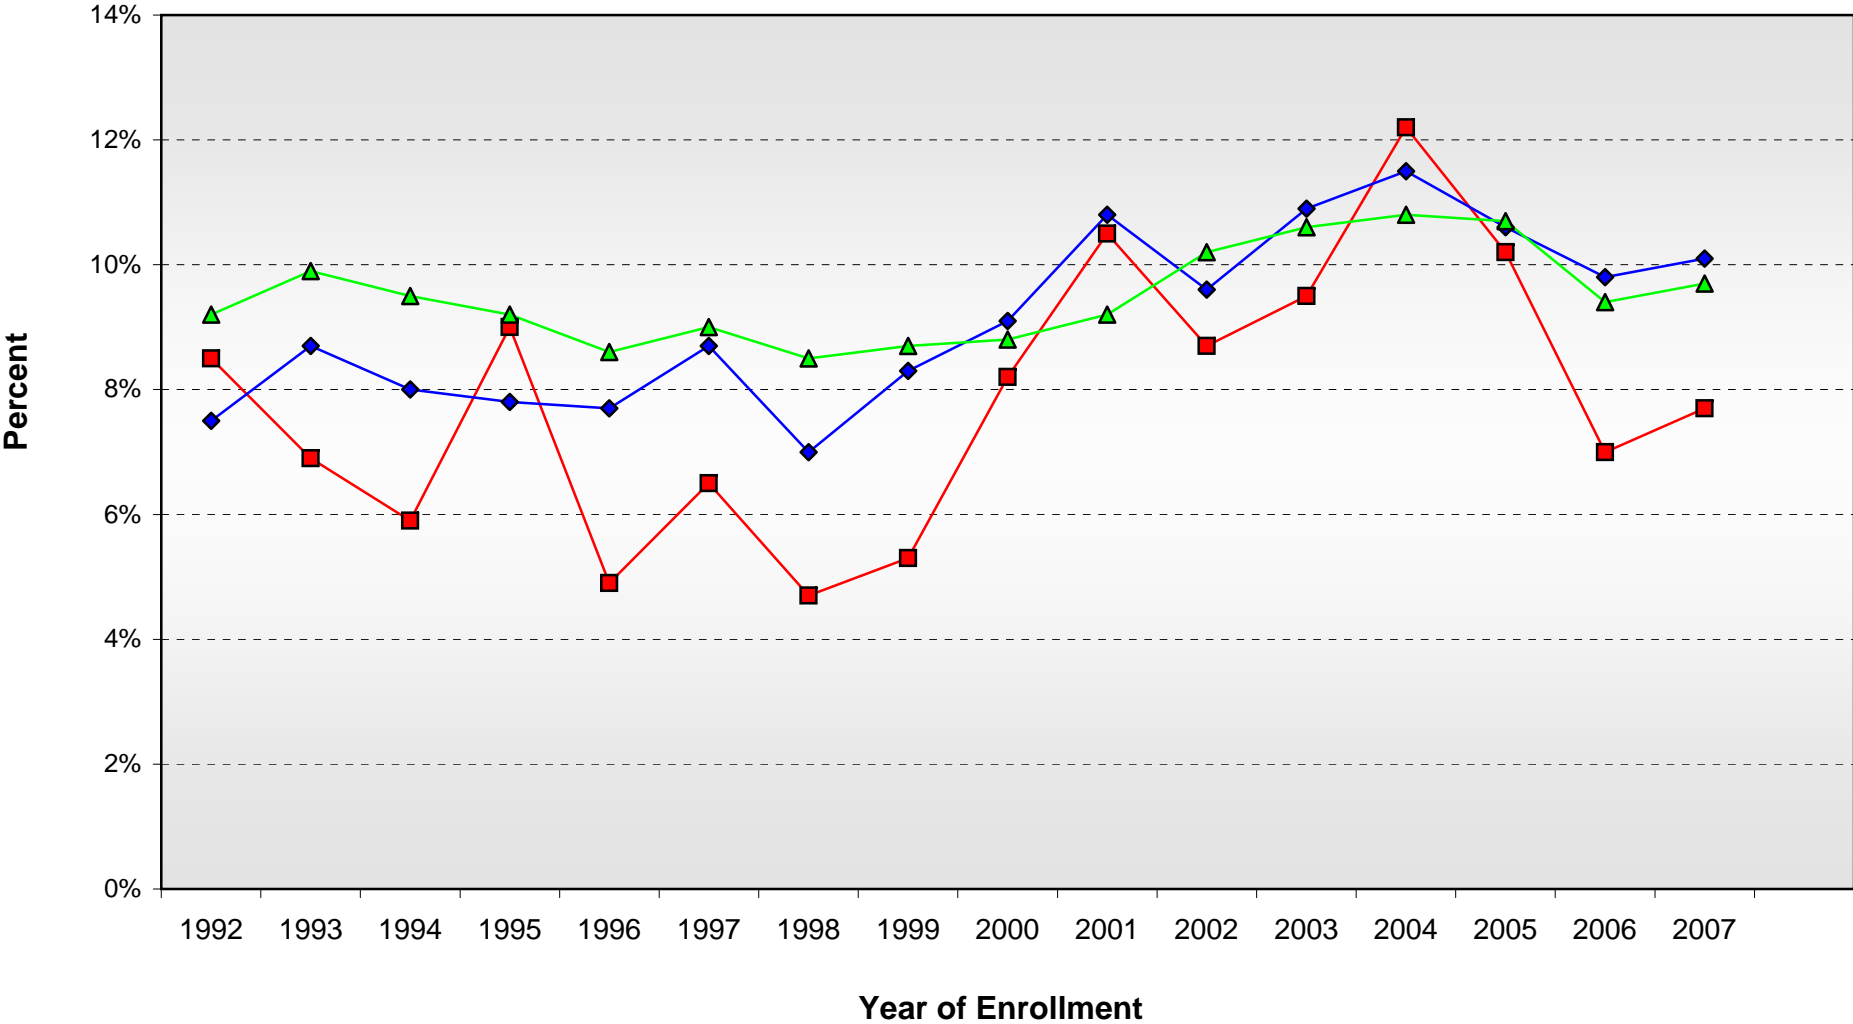

Highest Degree Planned : Legal Carleton New Students and Those at Reference Colleges

■ Carleton   ◆ Peer Co-Ed Colleges   ▲ Priv Non-Sect V Hi Sel