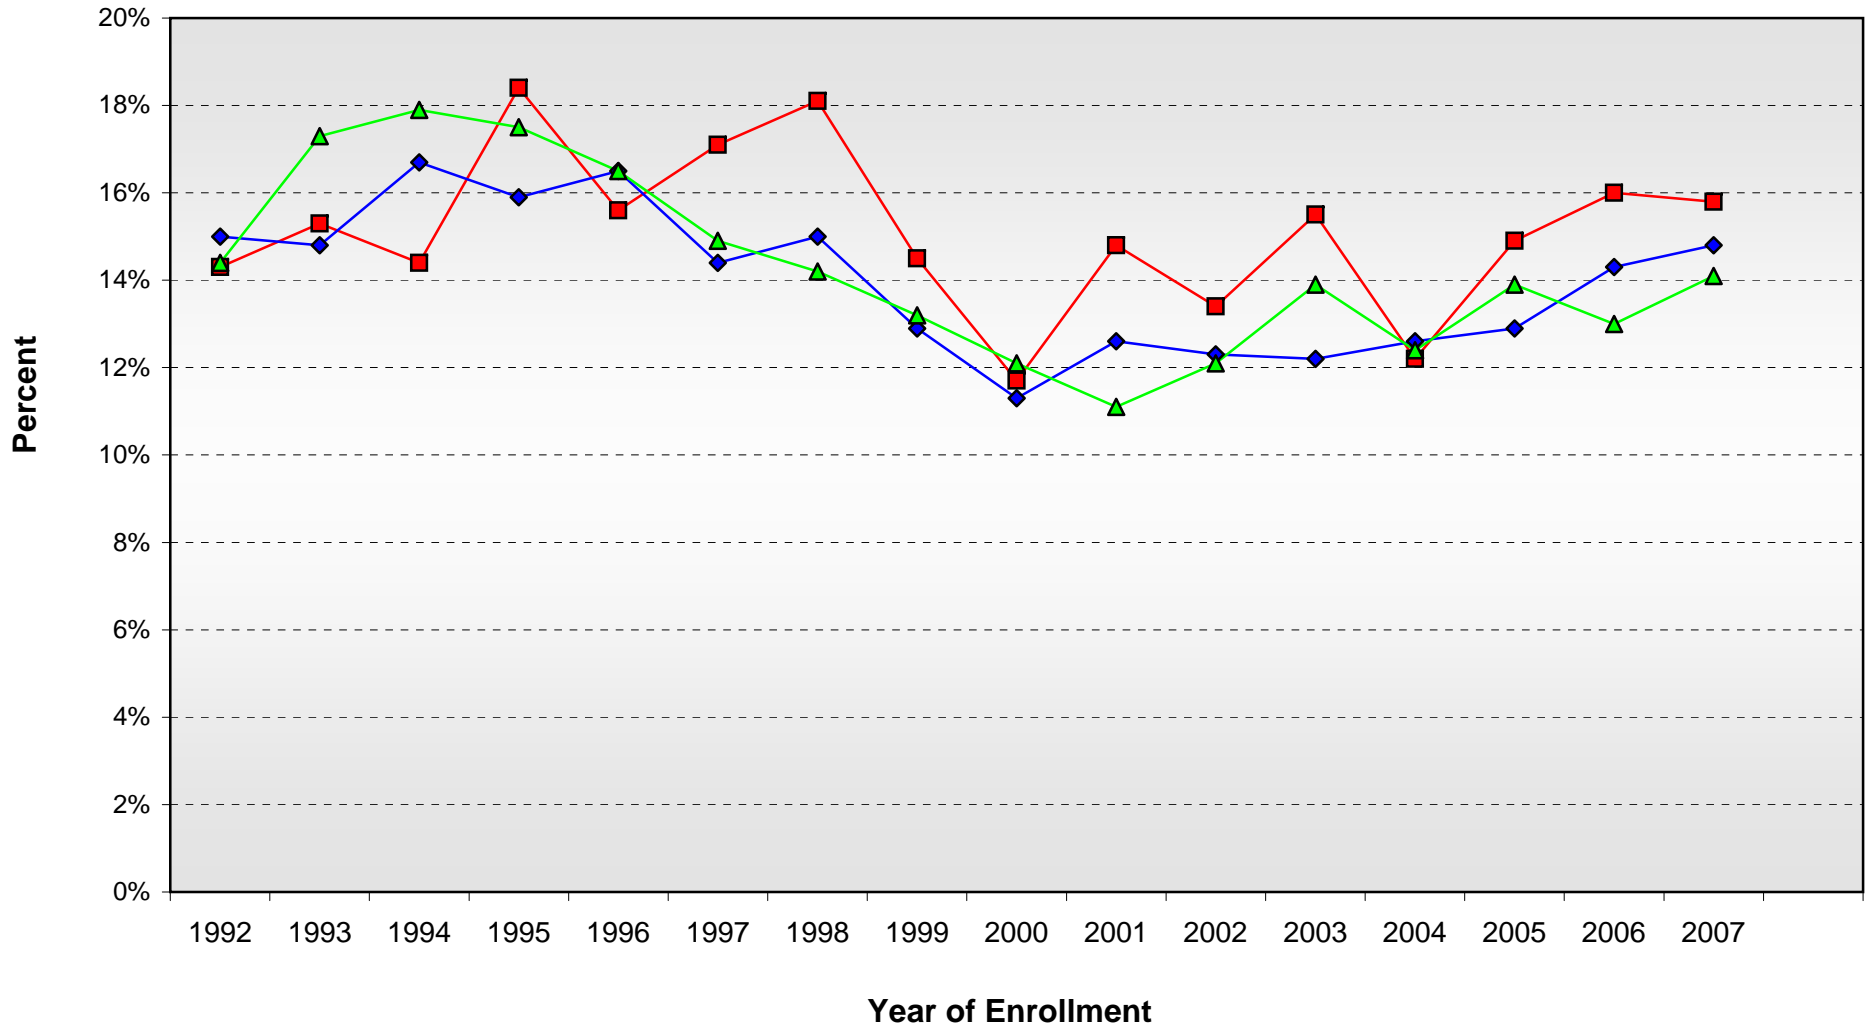

Highest Degree Planned : Medical (MD, DO, DDS, DVM) Carleton New Students and Those at Reference Colleges

■ Carleton
◆ Peer Co-Ed Colleges
▲ Priv Non-Sect V Hi Sel