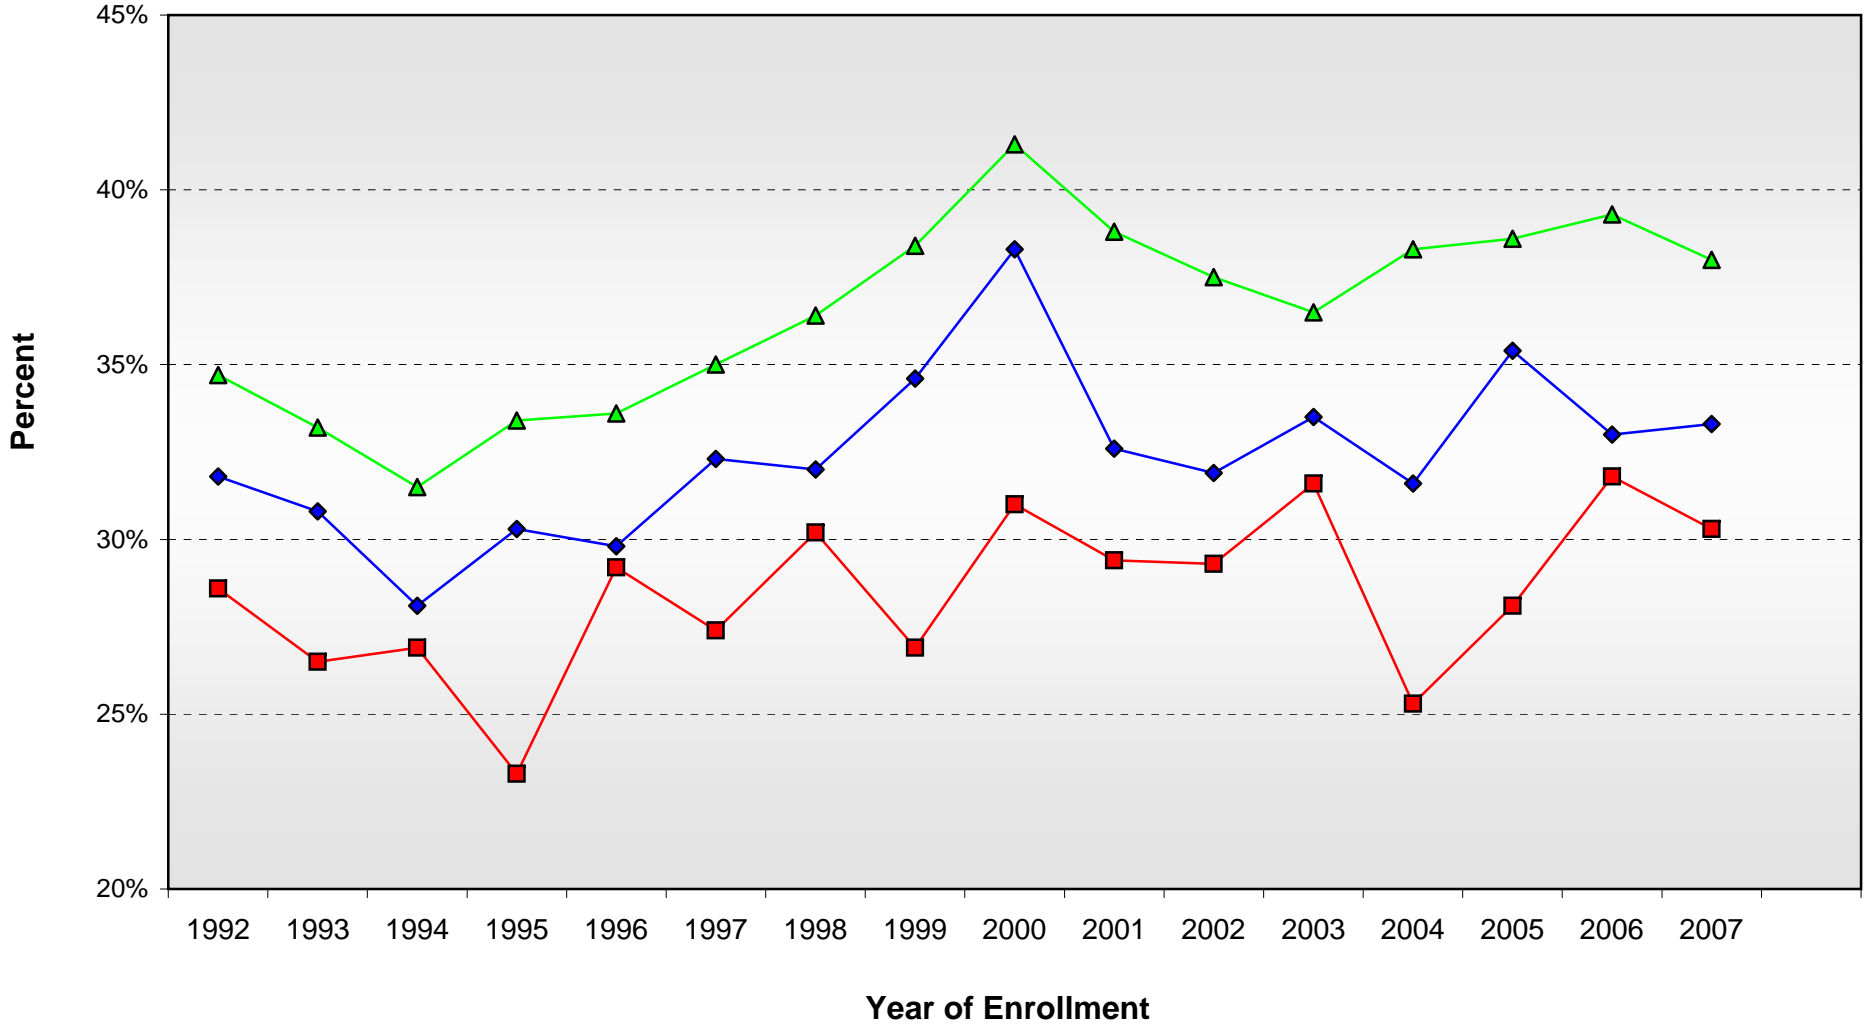

Highest Degree Planned : Masters Carleton New Students and Those at Reference Colleges

■ Carleton   ◆ Peer Co-Ed Colleges   ▲ Priv Non-Sect V Hi Sel