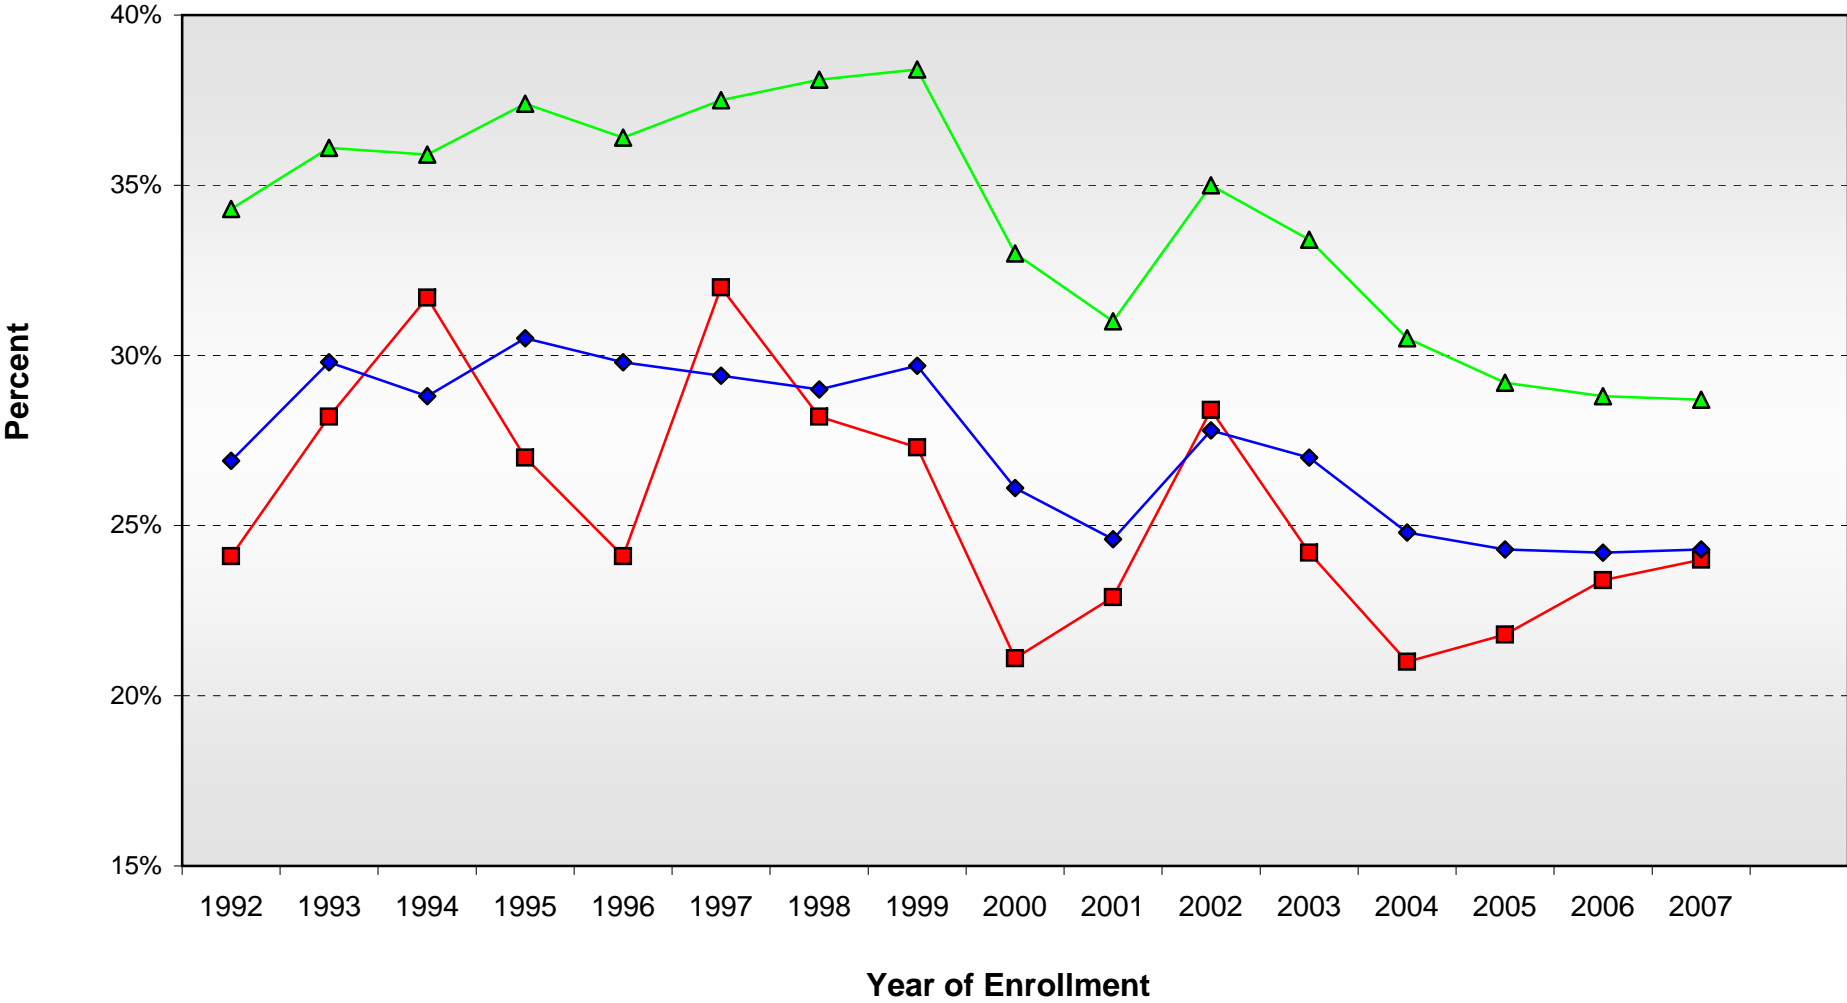

Political Self-Rating of Carleton New Students At the Point of Entry, 1992 to Date

Political Self-Rating of New Students: "Far Left" Carleton and Comparison Colleges

Political Self-Rating of New Students: "Liberal" Carleton and Comparison Colleges

Political Self-Rating of New Students: "Middle of the Road" Carleton and Comparison Colleges

■ Carleton ◆ Peer Co-Ed Colleges ▲ Priv Non-Sect V Hi Sel

Political Self-Rating of New Students: "Conservative" Carleton and Comparison Colleges

Political Self-Rating of New Students: "Far Right" Carleton and Comparison Colleges