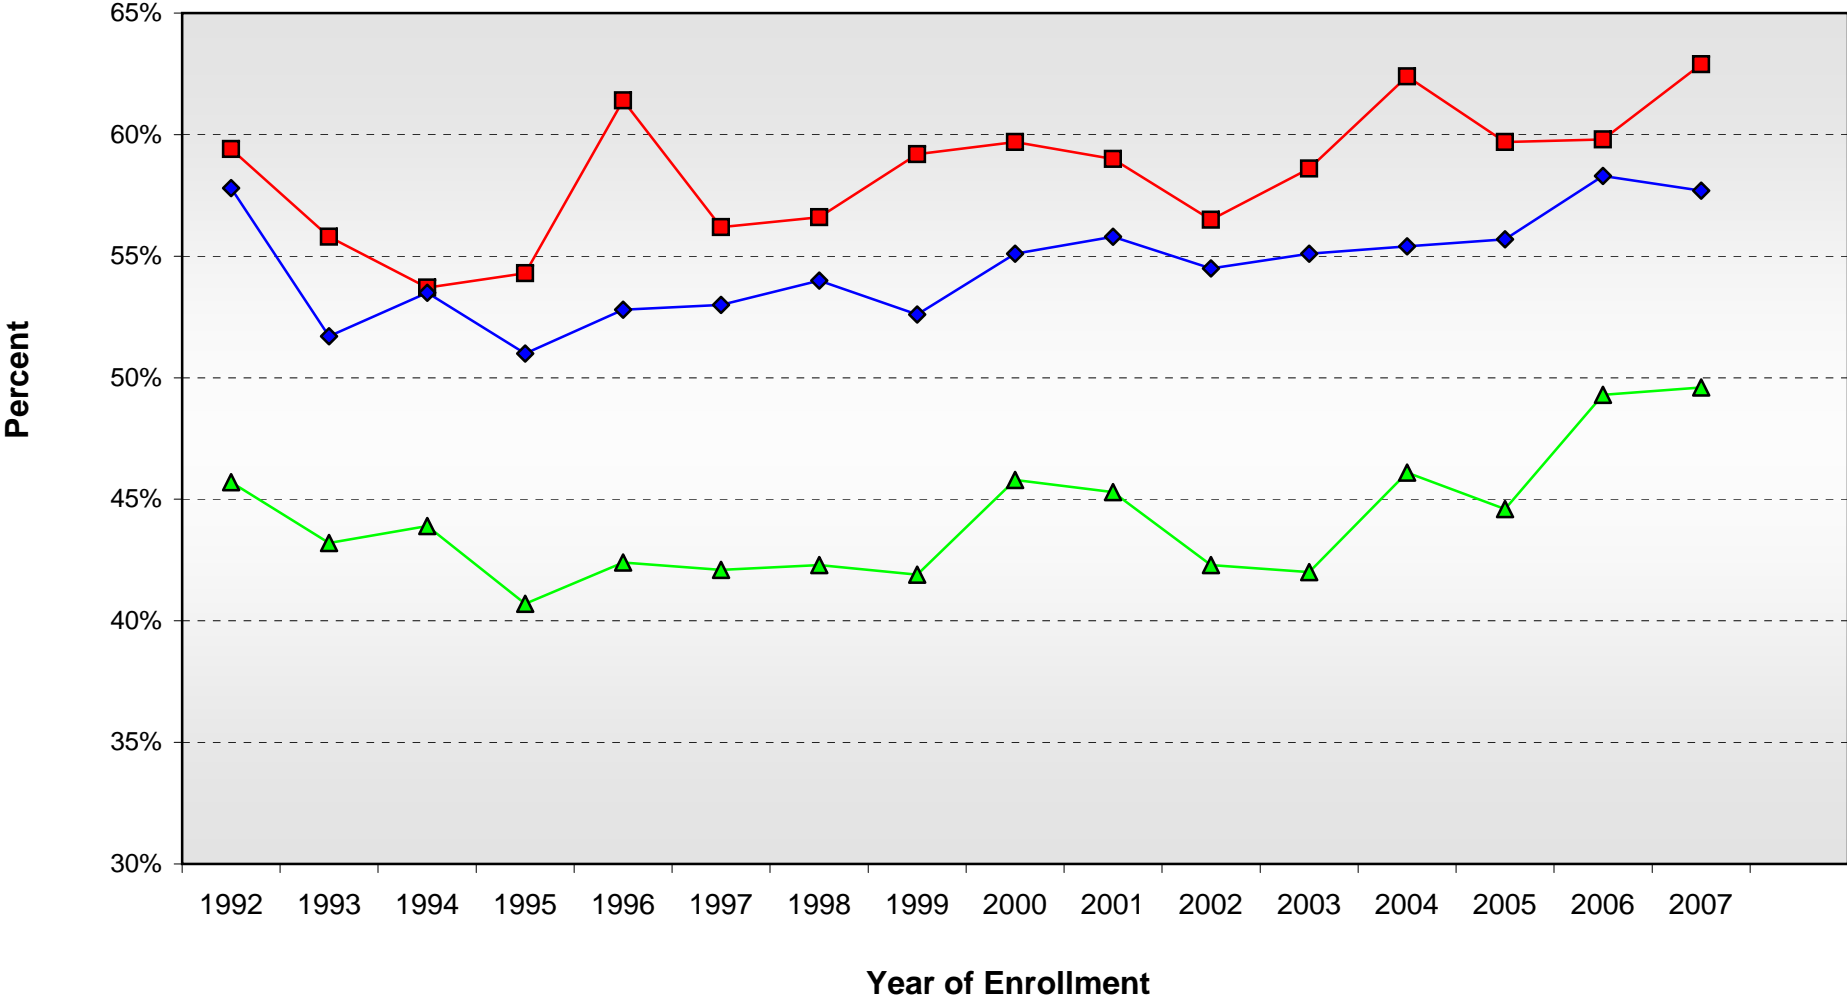

Political Self-Rating of Carleton New Students At the Point of Entry, 1992 to Date

Political Self-Rating of New Students: "Far Left" Carleton and Comparison Colleges

Political Self-Rating of New Students: "Liberal" Carleton and Comparison Colleges

Political Self-Rating of New Students: "Middle of the Road" Carleton and Comparison Colleges

■ Carleton ◆ Peer Co-Ed Colleges ▲ Priv Non-Sect V Hi Sel

Political Self-Rating of New Students: "Conservative" Carleton and Comparison Colleges

Political Self-Rating of New Students: "Far Right" Carleton and Comparison Colleges