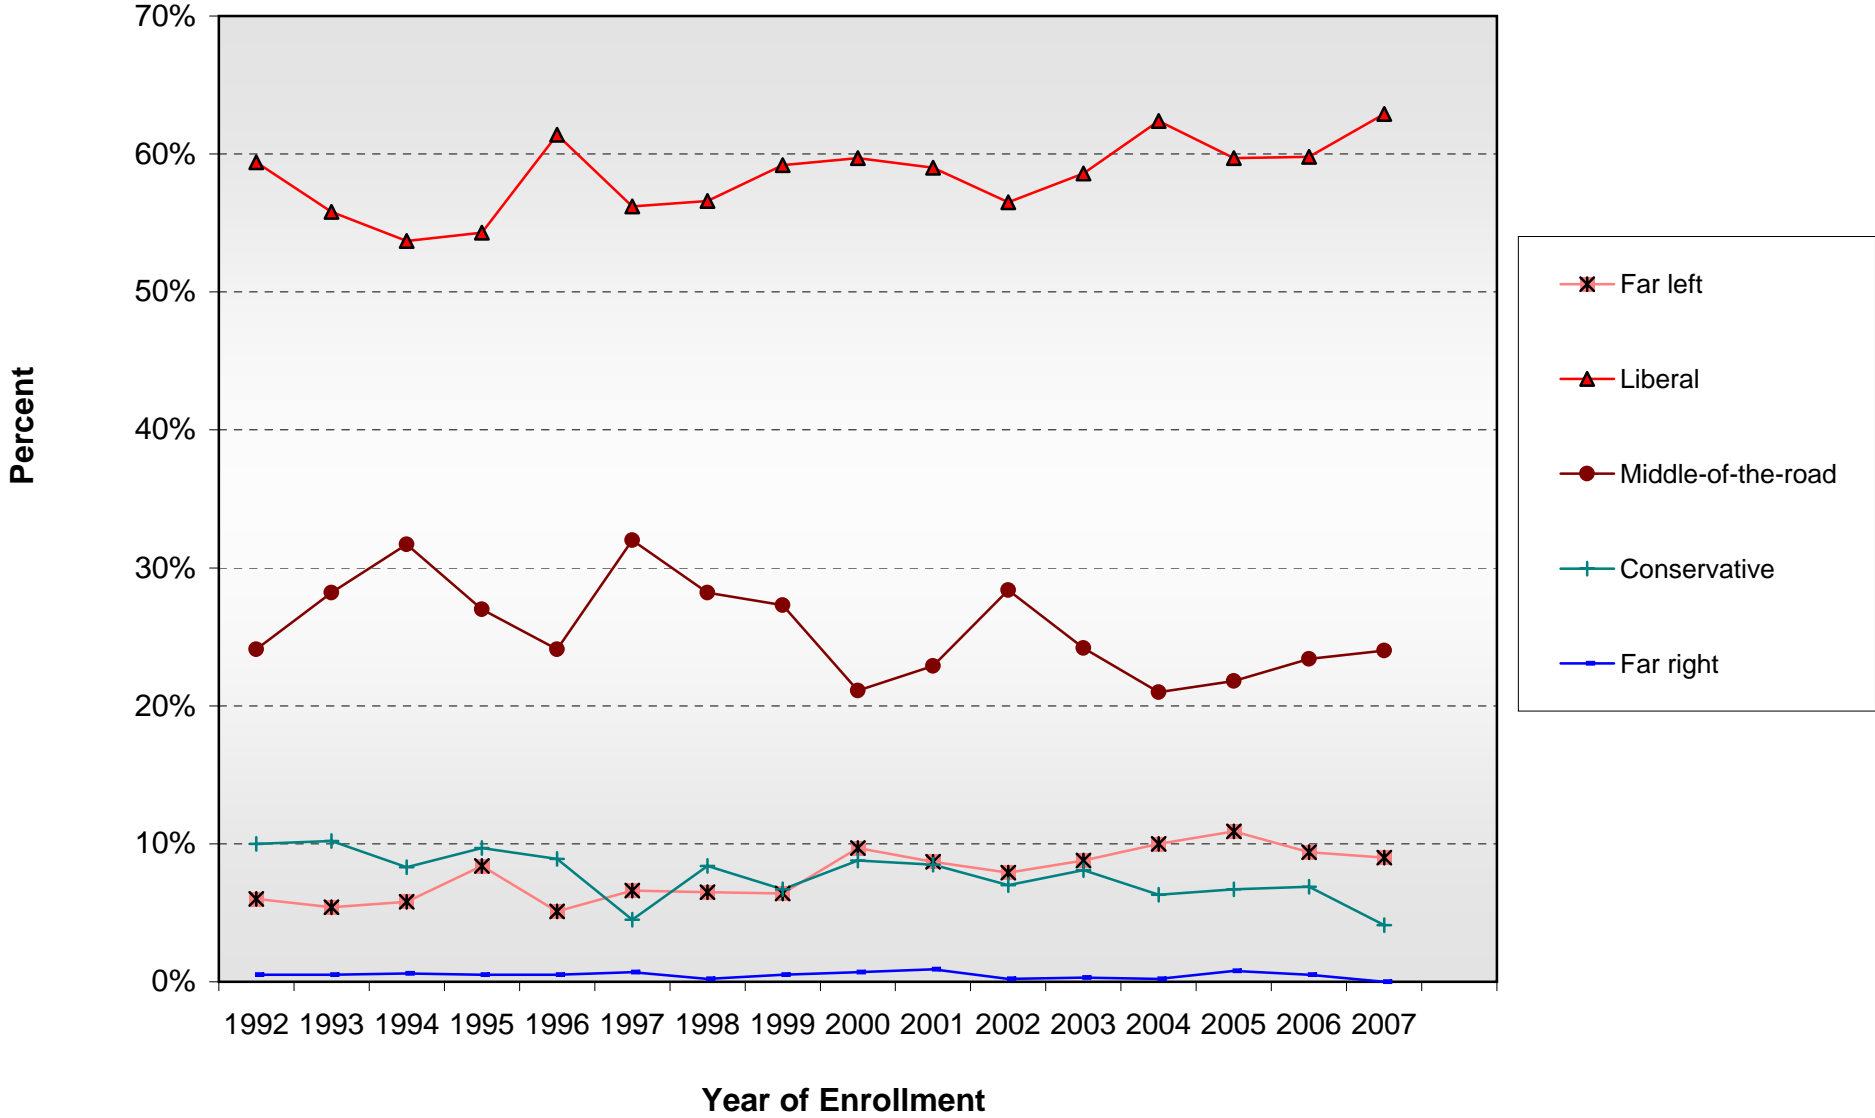

Political Self-Rating of Carleton New Students At the Point of Entry, 1992 to Date

Political Self-Rating of New Students: "Far Left" Carleton and Comparison Colleges

Political Self-Rating of New Students: "Liberal" Carleton and Comparison Colleges

Political Self-Rating of New Students: "Middle of the Road" Carleton and Comparison Colleges

■ Carleton ◆ Peer Co-Ed Colleges ▲ Priv Non-Sect V Hi Sel

Political Self-Rating of New Students: "Conservative" Carleton and Comparison Colleges

Political Self-Rating of New Students: "Far Right" Carleton and Comparison Colleges