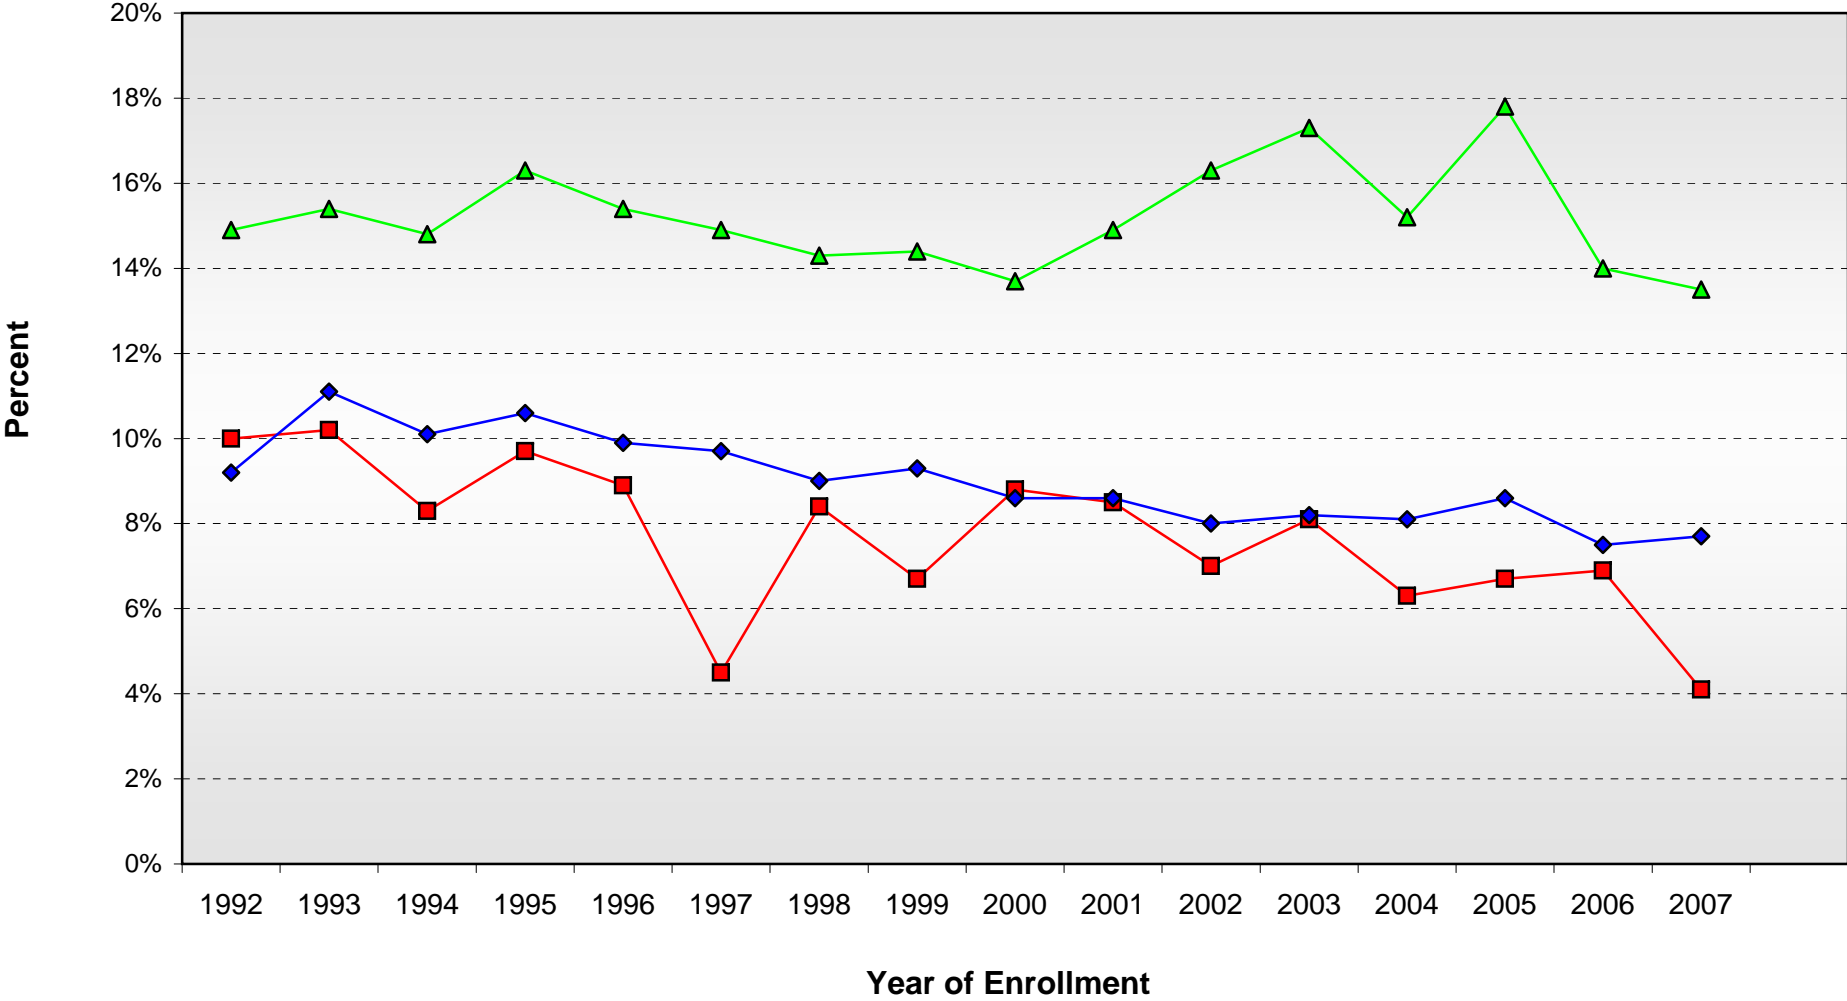

Political Self-Rating of Carleton New Students At the Point of Entry, 1992 to Date

Political Self-Rating of New Students: "Far Left" Carleton and Comparison Colleges

Political Self-Rating of New Students: "Liberal" Carleton and Comparison Colleges

Political Self-Rating of New Students: "Middle of the Road" Carleton and Comparison Colleges

■ Carleton ◆ Peer Co-Ed Colleges ▲ Priv Non-Sect V Hi Sel

Political Self-Rating of New Students: "Conservative" Carleton and Comparison Colleges

Political Self-Rating of New Students: "Far Right" Carleton and Comparison Colleges