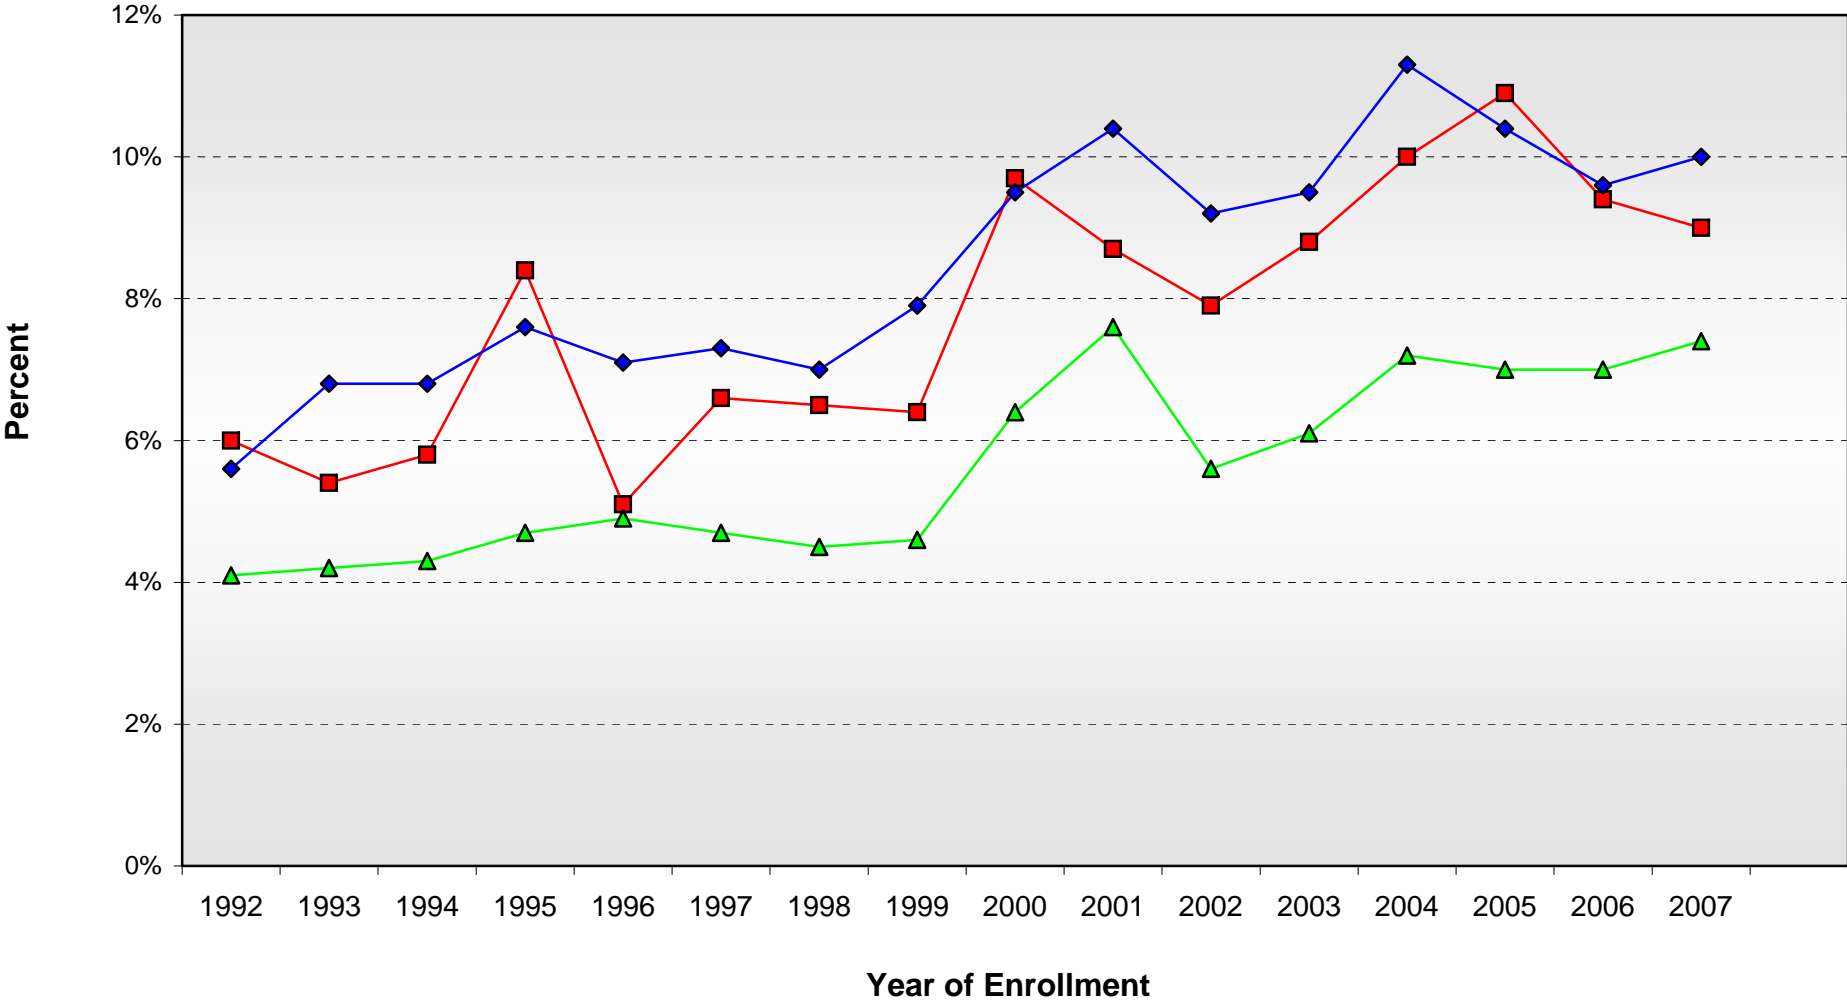

Political Self-Rating of Carleton New Students At the Point of Entry, 1992 to Date

Political Self-Rating of New Students: "Far Left" Carleton and Comparison Colleges

Political Self-Rating of New Students: "Liberal" Carleton and Comparison Colleges

Political Self-Rating of New Students: "Middle of the Road" Carleton and Comparison Colleges

■ Carleton ◆ Peer Co-Ed Colleges ▲ Priv Non-Sect V Hi Sel

Political Self-Rating of New Students: "Conservative" Carleton and Comparison Colleges

Political Self-Rating of New Students: "Far Right" Carleton and Comparison Colleges